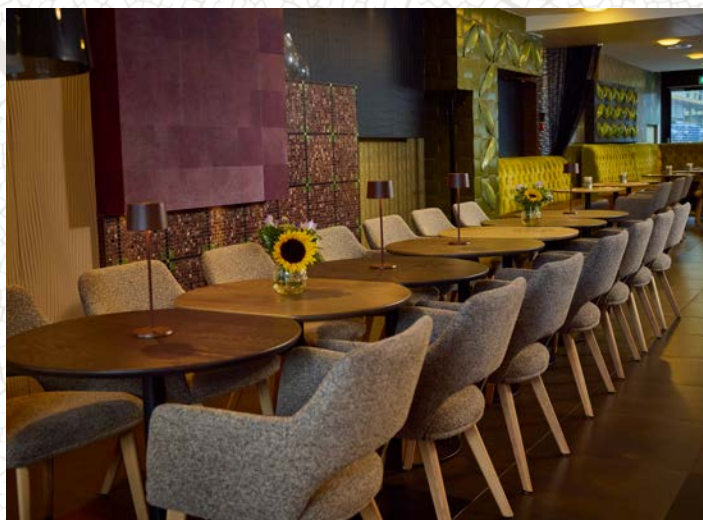

Room facilities

- ✓ FREEWIFI
- ✓ COFFEE & TEA FACILITIES
- ✓ TV
- ✓ HAIRDRYER
- ✓ SAFE
- ✓ AIRCO OR CLIMATE CONTROL SYSTEM
- ✓ LAUNDRY SERVICE

Room types

The Mathilde building is fully renovated in 2025 and will offer spacious, modern rooms. The spacious studios are located on the Lichtplein, where the WellCome Wellness and fitness centre is also located.

Room facilities

- ✓ FREEWIFI
- ✓ COFFEE & TEA FACILITIES
- ✓ TV
- ✓ HAIRDRYER
- ✓ SAFE
- ✓ AIRCO OR CLIMATE CONTROL SYSTEM
- ✓ LAUNDRY SERVICE

Facilities

Brasserie Lumen

Embark on a culinary journey at Brasserie Lumen, where Italian, French and Mediterranean influences come together in perfect harmony. Our chefs elevate classic brasserie dishes to new heights with a contemporary twist. Brasserie Lumen is open daily for breakfast, lunch and dinner, offering the ideal setting for business meetings, group dinners or moments of relaxation after a productive day.

Bar Lumen

Bar Lumen, whose name pays homage to the building's origins, with "Lumen" symbolising "light flow". The impressive high ceiling and striking circular design create a spacious, modern environment that immediately catches the eye. Guests can enjoy a relaxing drink in the stylish lounge or gather informally at the round bar, the perfect place to unwind after a meeting, meet colleagues or simply experience the lively atmosphere of the city.