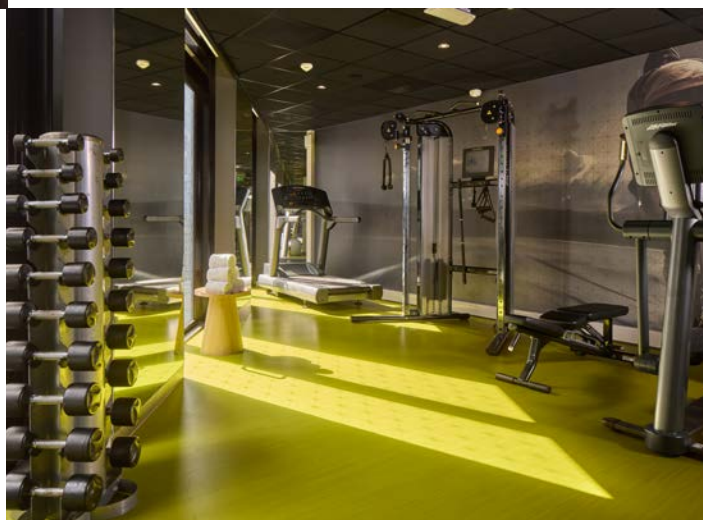

WellCome Wellness & Fitness

Relax in our wellness centre with a Finnish sauna, Turkish steam bath and hammam experience. Treatments are available for a fee and can be easily booked online. The fully equipped gym offers everything you need for an energetic workout. From a short session before a meeting to a more extensive workout, it is free for hotel guests.